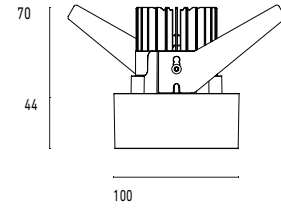

101 10 000212.013

Model

Name	Mono 100 Type 2 Recessed Downlighter
Finish	Structured White
Area	Indoor

System

Power (Luminaire)	16W
Power (System)	19W
Voltage	240V-AC
Optics	Rotationally Symmetrical Direct 15°
Colour Temperature	3000°K
Luminous Flux	1320lm
TM30	Rf95 Rg103
CRI	Ra98
Lumen Maintenance	L90 B10 50000hrs
Chromacity	<3 McAdam Step Ellipse
Articulation	Fixed
Cut-Out	
Ingress Protection	IP44
Control Device	Remote DALI (Included)
Class	III